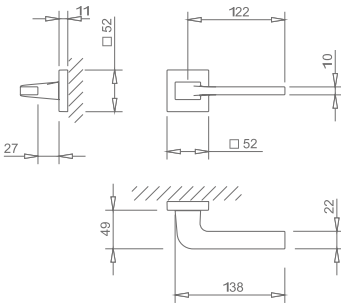

0800 9020 486
sales@atlanticgb.com
www.atlanchandles.co.uk