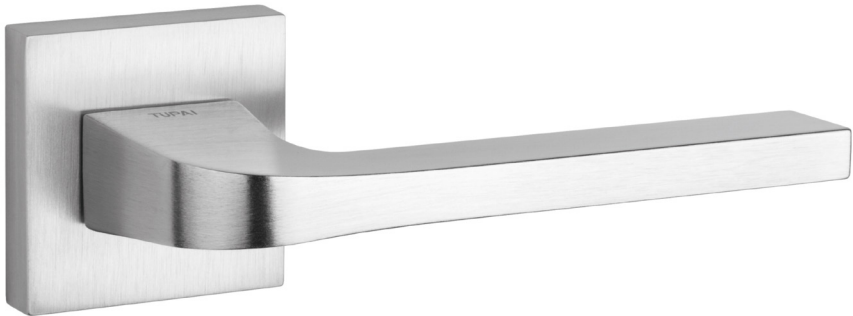

curva line

_ REF. VALBONA

(T3097SSC) satin chrome

_ A substantial and charismatic handle that curves around from the square rose and grows into a elegant lever.

(base material) zamak