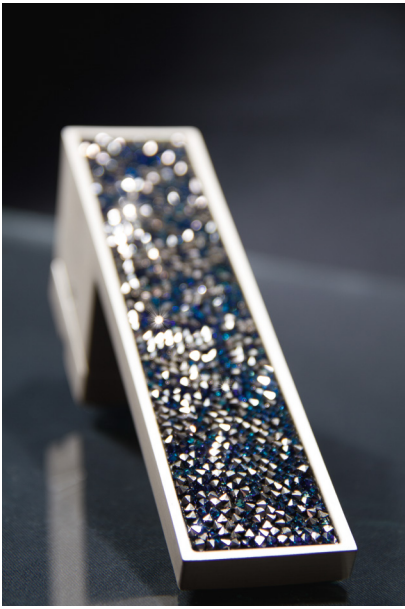

inspiration

For custom made-to-order levers, do not hesitate to get in touch! Due to the hand-crafted nature of these products, lead times will be four to six weeks. Price on application.