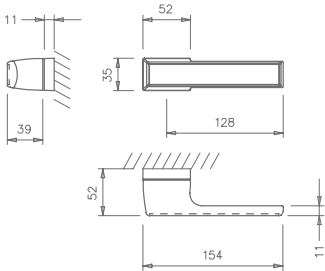

(T3089LWHTT) titanium

_Tobar is a truly versatile designer showpiece with both lever finish and decorative plate adaptable to your taste.

Choose your desired finish of lever and then select a finish for the decorative plate. The plate colour in the images below is white. Alternatively, purchase without a decorative plate and style to suit your home interiors.

(base material) zamak