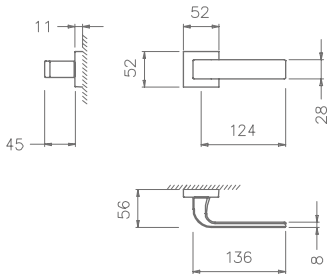

curva line

_ REF. TURIS

(T2732STT) titanium

_ The Turis door handle has a unique 8mm thin lever and sits on a modern square rose. Available in fresh metallic finishes of polished or satin chrome and also warm tones of pearl nickel.

(base material) zamak