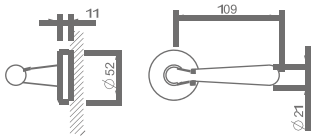

(T293RPC) bright polished chrome

_ Adra is a simple but beautifully designed door handle on rose, with a lever that allows easy and comfortable grip.

(base material) zamak

(T293RSC)
satin chrome