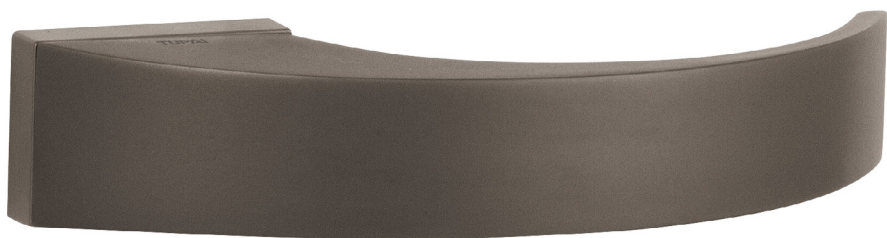

_ Canha is a timeless classic with a contemporary twist, providing an outstanding finish to your home & interior design.

(base material) solid brass

(T4007S5SPC)
bright polished chrome

(T4007S5STT)
titanium

(base material) zamak

(T3099LPC)
bright polished chrome

(T3099LSC)
satin chrome

(T3099LTT)
titanium

(T3099LMB)
pearl black

retaline

_ REF. SABROSA

(T3094LTT) titanium

_ Sabrosa boasts a contemporary and unique design. This lever has a rich designer look and feel, whether in titanium or satin chrome.

(base material) zamak

(T3094LPC)
bright polished chrome

(T3094LSC)
satin chrome