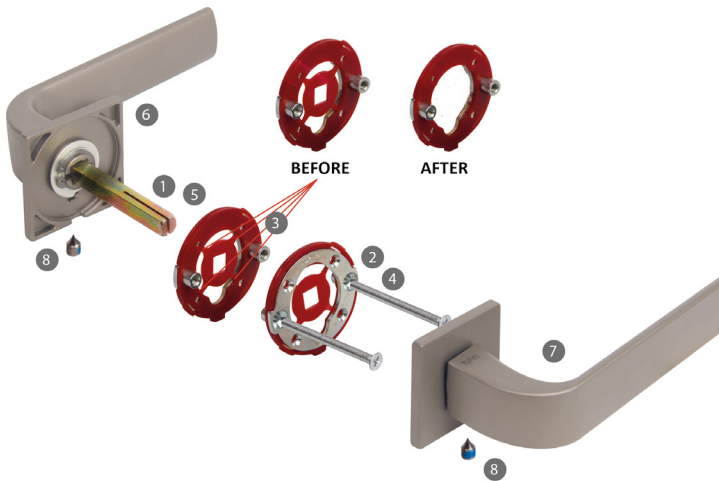

rapido

technical information

_ REF. Lever Fitting Information

- (1) Set the 8mm square spindle according to figure 2A below.
- (2) Set the adapter with through holes
- (3) Set the adapter with thread
- (4) Adjust and screw the two M4 screws
- (5) Break and remove inside parts in both plastic adapters (see pictures)
6. (6/7) Apply handle with the plate bottom up, adjust and press against the door until you hear "click"
- (8) Screw the M6 threaded pins into the square spindle