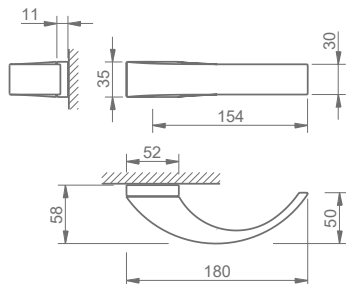

(T3094LTT) titanium

_ Sabrosa boasts a contemporary and unique design. This lever has a rich designer look and feel, whether in titanium or satin chrome.

(base material) zamak