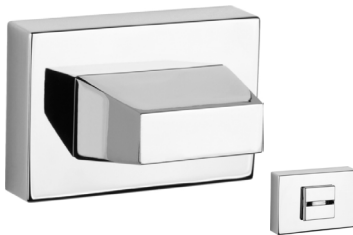

_ REF. WC TURN & RELEASE _ TWCL

(TWCLPC)
bright polished chrome

(base material) zamak
(dimensions)
(rose width) 52mm
(rose height) 34mm
(rose depth) 11mm
(projection) 23mm

(TWCLSC)
satin chrome

(TWCLTT)
titanium

(TWCLPL)
pearl nickel

(TWCLMB)
pearl black