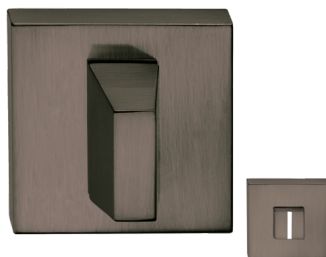

_ REF. WC TURN & RELEASE _ TWCS

(TWCSTT)
titanium

(base material) zamak
(dimensions)
(rose width/height) 52mm
(rose depth) 11mm
(projection) 23mm

- (TWCSPC)
  bright polished chrome
- (TWCSSC)
  satin chrome
- (TWCSPN)
  pearl nickel
- (TWCMB)
  pearl black

0800 9020 486
sales@atlanticgb.com
www.atlantichandles.co.uk