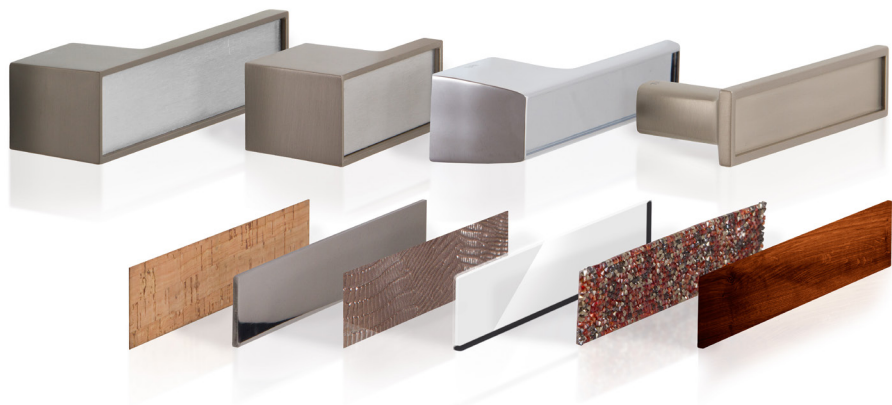

(TWCLSC)
satin chrome

(TWCLTT)
titanium

(TWCLPL)
pearl nickel

(TWCLMB)
pearl black

VERSALINE

**Versaline... because normal is so overrated.
Customise these levers and let your imagination run wild.
With a rectangular feature rose, and an unlimited selection
of decorative plates, Versaline is like no other.
Versatility at its highest.**