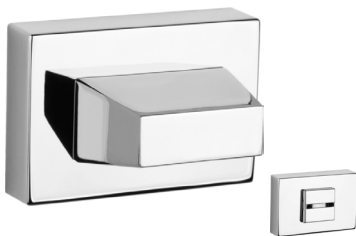

 (TESCKLPC)
bright polished chrome

 (TESCKLSC)
satin chrome

 (TESCKLTT)
titanium

 (TESCKLPL)
pearl nickel

For Euro Escutcheons
use **TESCES**(finish)

_ REF. WC TURN & RELEASE _ TWCL

(TWCLPC)
bright polished chrome