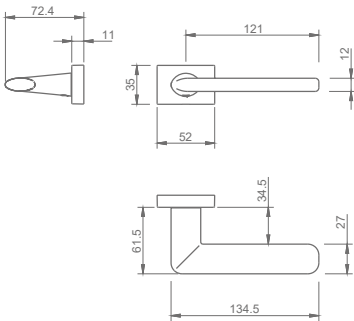

(T3098LPC) polished chrome

_ Tavira designer lever on rectangular rose looks sleek and minimal. Ideally suited to a modern decor scheme in contemporary style homes.

(base material) zamak