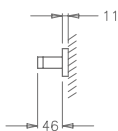

(T2275LPC) bright polished chrome

_ A contemporary door lever on rectangular rose with simple straight lines, perfect for a neat finish in contemporary minimalist decor.

(base material) zamak

(T2275LSC)
satin chrome