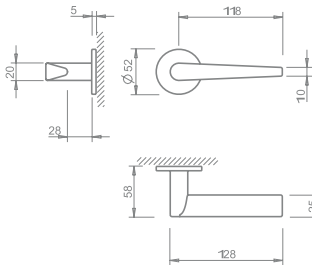

(T1967R5SPC) bright polished chrome

_ The Torrao designer door lever on 5mm slimline rose provides a stylish, stand out and cutting-edge design. Torrao is available in fresh and modern finishes that complement the lever.

(base material) solid brass