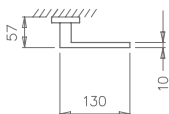

(T2275LPL)
pearl nickel