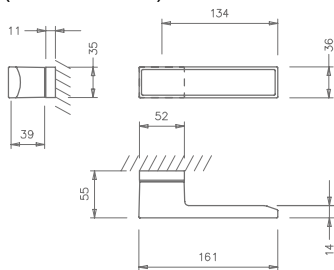

(T3084LSSSSC) satin chrome

_ Customise our Josa lever on rose entirely to suit your decor. The possibilities are endless. Select a finish of lever and a matching or complementary decorative plate. Alternatively purchase without a decorative plate and style to suit your home interiors.

Choose your finish of lever and then select a finish for the decorative plate.

(base material) zamak