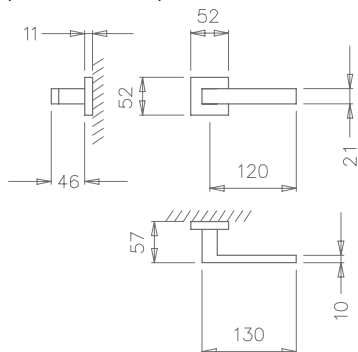

(T2275STT) titanium

_ Rillo is sleek and minimalistic, perfect for functional contemporary living, and is totally on trend.

(base material) zamak

(T2275SPC)
bright polished chrome