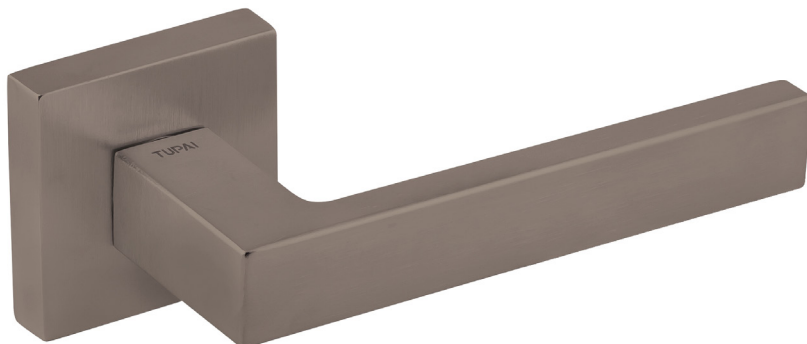

Mark Hampton

**Sleek & straight lines.
Beautiful simplistic style.
Designed for modern and minimalist interior decor.**

atlantic uk
architectural hardware

quadraLINE

_ REF. RILLO

(T2275STT) titanium

_ Rillo is sleek and minimalistic, perfect for functional contemporary living, and is totally on trend.