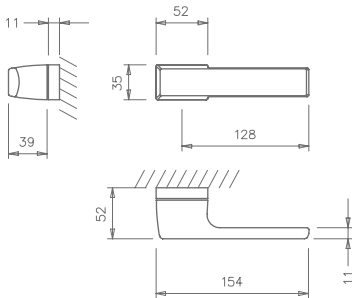

(T3099LPL) pearl nickel

_ Tupai Panela stands out as a wide yet refined lever that has a sleek, straight facade complimenting the modern & fresh satin chrome finish and equally on-trend warm & industrial finish of pearl nickel.

(base material) zamak