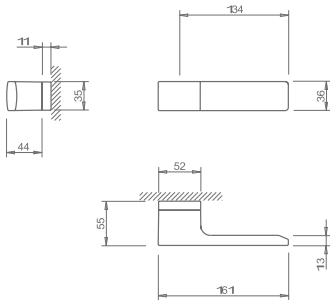

(T4084LSC) satin chrome

_ A slim rectangular lever with modern straight edges on rectangular rose with concealed fixings. Stunning in the stylistic satin chrome or in the warm hues of pearl nickel.

(base material) zamak