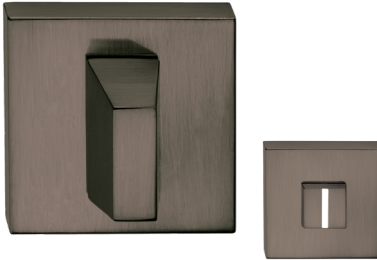

curva line

_ REF. WC TURN & RELEASE _ TWCS

(TWCSTT)
titanium

(base material) zamak
(dimensions)
(rose width/height) 52mm
(rose depth) 11mm
(projection) 23mm

(TWCSPC)
bright polished chrome

(TWCSSC)
satin chrome

(TWCSPPL)
pearl nickel

(TWCSEMB)
pearl black