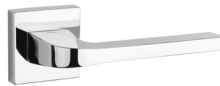

(T3097SSC) satin chrome

_ A substantial and charismatic handle that curves around from the square rose and grows into a elegant lever.

(base material) zamak

(T3097SPC)
bright polished chrome