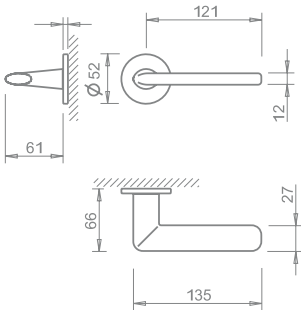

(T3098R5STT) titanium

_ This ageless design will never cease to appeal to those with a discerning taste. A perfect door lever for modern minimalist interior decor, benefiting from a 5mm slimline rose to complete this look.

(lever base material) zamak
(rose base material) solid brass