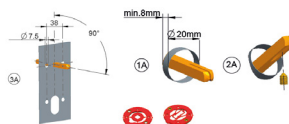

_ REF. Door Drilling

With or without embedded fittings in the door.

0800 9020 486
sales@atlanticgb.com
www.atlantichandles.co.uk