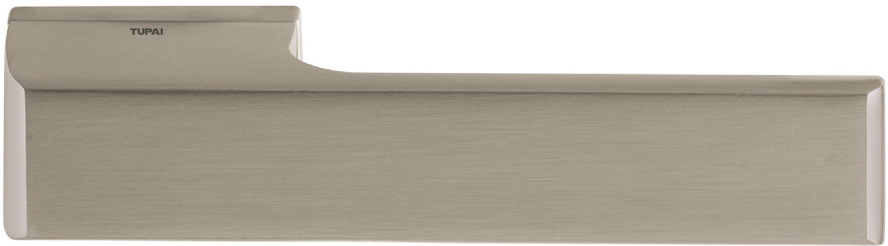

retaline

_ REF. PANELA

(T3099LPL) pearl nickel

_ Tupai Panela stands out as a wide yet refined lever that has a sleek, straight facade complimenting the modern & fresh satin chrome finish and equally on-trend warm & industrial finish of pearl nickel.

(base material) zamak