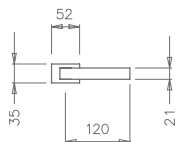

(T2275LPC) bright polished chrome

_ A contemporary door lever on rectangular rose with simple straight lines, perfect for a neat finish in contemporary minimalist decor.

(base material) zamak

(T2275LSC)
satin chrome