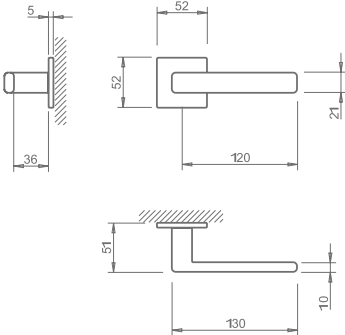

5S LINE

_ REF. PORTEL

(T3095S5SMB) pearl black

_ An aesthetically pleasing design that offers sleek, straight lines which complement the modern shades of polished chrome or satin chrome, as well as a warmer pearl nickel.

(base material) solid brass