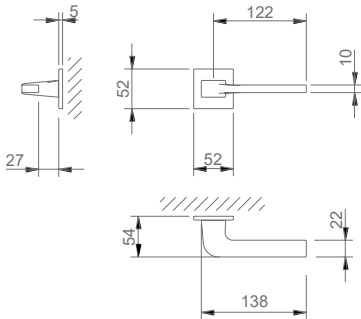

(T4007S5SC) satin chrome

_ Canha is a timeless classic with a contemporary twist, providing an outstanding finish to your home & interior design.

(base material) solid brass